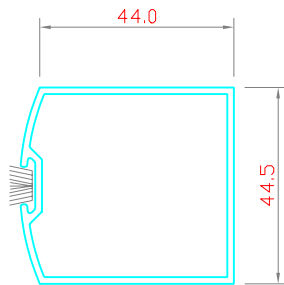

TOP DOOR RAIL

BULLNOSE DOOR STILE

TOP & BOTTOM DOOR RAIL FOR FRAMELESS GLASS DOORS (FD100)

BOTTOM DOOR RAIL

DOOR STILE W/ GROOVE

THRESHOLD

( OPTIONAL )

DOOR STOPPER

PROTECTION SWEEP ( OPTIONAL )

 DOOR SECTIONS

Seapac Philippines, Inc.

4th Floor 115 Y - L Building  
Rufino Corner Salcedo Street,  
Legazpi Village, Makati City

Phone: (632) 892-8437  
Facsimile: (632) 893-9867

Subject: 2100 SERIES - DOOR SECTIONS

Drawn by: RTA	Date:	Drawing No.	REVISION:
Checked by: CS	Scale: 1 : 2	A4	2100 / D / 001

SEAPAC PHILIPPINES, INC. THESE DESIGN DRAWING AND THE COPYRIGHT THEREIN ARE PROPERTY OF SEAPAC PHILIPPINES INC. AND MUST NOT BE DIVULGED REPRODUCED OR COPIED WITHOUT WRITTEN PERMISSION.