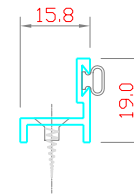

TOP DOOR RAIL

BULLNOSE DOOR STILE

TOP & BOTTOM DOOR RAIL FOR FRAMELESS GLASS DOORS (FD100)

BOTTOM DOOR RAIL

DOOR STILE W/ GROOVE

THRESHOLD

( OPTIONAL )

DOOR STOPPER

Subject: 2100 SERIES - DOOR SECTIONS

Drawn by: RTA	Date:	Drawing No.	REVISION:
Checked by: CS	Scale: 1 : 2	A4	2100 / D / 001

SEAPAC PHILIPPINES, INC. THESE DESIGN DRAWING AND THE COPYRIGHT THEREIN ARE PROPERTY OF SEAPAC PHILIPPINES INC. AND MUST NOT BE DIVULGED REPRODUCED OR COPIED WITHOUT WRITTEN PERMISSION.