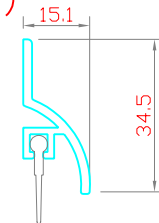

TOP DOOR RAIL

BULLNOSE DOOR STILE

TOP & BOTTOM DOOR RAIL FOR FRAMELESS GLASS DOORS (FD100)

BOTTOM DOOR RAIL

DOOR STILE W/ GROOVE

THRESHOLD

( OPTIONAL )

DOOR STOPPER

Subject: 2100 SERIES - DOOR SECTIONS

Drawn by: RTA	Date:	Drawing No.	REVISION:
Checked by: CS	Scale: 1 : 2	A4	2100 / D / 001

SEAPAC PHILIPPINES, INC. THESE DESIGN DRAWING AND THE COPYRIGHT THEREIN ARE PROPERTY OF SEAPAC PHILIPPINES INC. AND MUST NOT BE DIVULGED REPRODUCED OR COPIED WITHOUT WRITTEN PERMISSION.