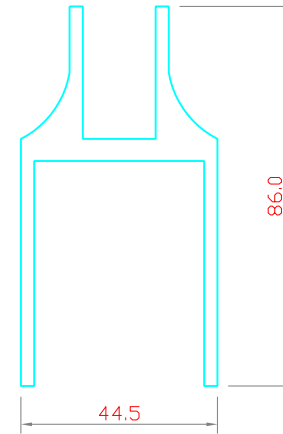

TOP DOOR RAIL

BULLNOSE DOOR STILE

TOP & BOTTOM DOOR RAIL FOR FRAMELESS GLASS DOORS (FD100)

BOTTOM DOOR RAIL

DOOR STILE W/ GROOVE

THRESHOLD

( OPTIONAL )

DOOR STOPPER

PROTECTION SWEEP ( OPTIONAL )

 DOOR SECTIONS

Seapac Philippines, Inc.

4th Floor 115 Y - L Building  
Rufino Corner Salcedo Street,  
Legazpi Village, Makati City

Phone: (632) 892-8437  
Facsimile: (632) 893-9867

Subject: 2100 SERIES - DOOR SECTIONS

Drawn by: RTA	Date:	Drawing No.	REVISION:
Checked by: CS	Scale: 1 : 2	A4	2100 / D / 001

SEAPAC PHILIPPINES, INC. THESE DESIGN DRAWING AND THE COPYRIGHT THEREIN ARE PROPERTY OF SEAPAC PHILIPPINES INC. AND MUST NOT BE DIVULGED REPRODUCED OR COPIED WITHOUT WRITTEN PERMISSION.