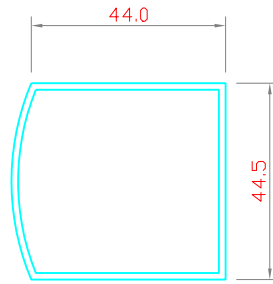

TOP DOOR RAIL

BULLNOSE DOOR STILE

TOP & BOTTOM DOOR RAIL FOR FRAMELESS GLASS DOORS (FD100)

BOTTOM DOOR RAIL

DOOR STILE W/ GROOVE

THRESHOLD

( OPTIONAL )

DOOR STOPPER

Subject: 2100 SERIES - DOOR SECTIONS

Drawn by: RTA	Date:	Drawing No.	REVISION:
Checked by: CS	Scale: 1 : 2	A4	2100 / D / 001

SEAPAC PHILIPPINES, INC. THESE DESIGN DRAWING AND THE COPYRIGHT THEREIN ARE PROPERTY OF SEAPAC PHILIPPINES INC. AND MUST NOT BE DIVULGED REPRODUCED OR COPIED WITHOUT WRITTEN PERMISSION.