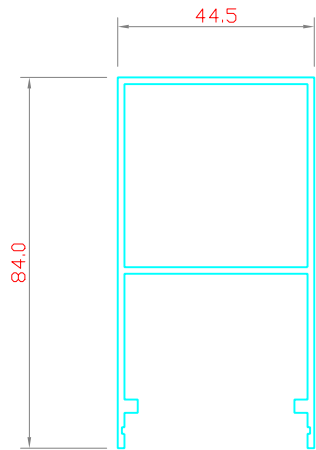

TOP DOOR RAIL

BULLNOSE DOOR STILE

TOP & BOTTOM DOOR RAIL FOR FRAMELESS GLASS DOORS (FD100)

BOTTOM DOOR RAIL

DOOR STILE W/ GROOVE

THRESHOLD

( OPTIONAL )

DOOR STOPPER

PROTECTION SWEEP ( OPTIONAL )

 DOOR SECTIONS

Seapac Philippines, Inc.

4th Floor 115 Y - L Building  
Rufino Corner Salcedo Street,  
Legazpi Village, Makati City

Phone: (632) 892-8437  
Facsimile: (632) 893-9867

Subject: 2100 SERIES - DOOR SECTIONS

Drawn by: RTA	Date:	Drawing No.	REVISION:
Checked by: CS	Scale: 1 : 2	A4	2100 / D / 001

SEAPAC PHILIPPINES, INC. THESE DESIGN DRAWING AND THE COPYRIGHT THEREIN ARE PROPERTY OF SEAPAC PHILIPPINES INC. AND MUST NOT BE DIVULGED REPRODUCED OR COPIED WITHOUT WRITTEN PERMISSION.